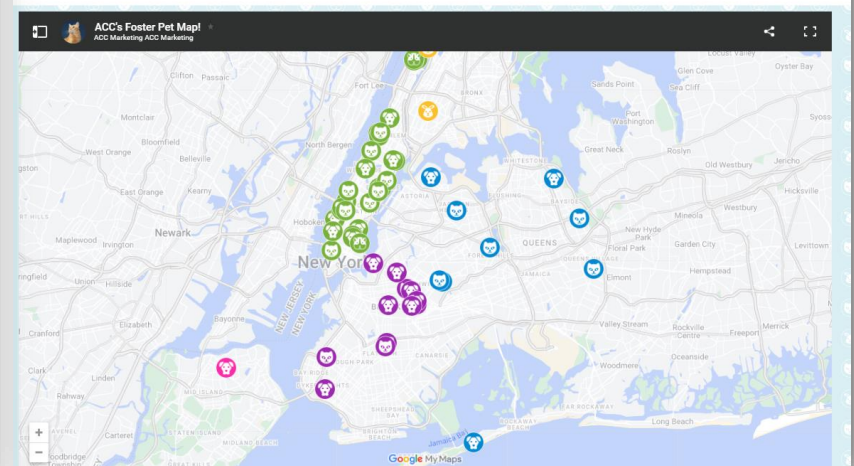

- Priority Placement List
- Behavior Deterioration Fund
- ACC's Foster Pet Map

Priority Placement Dogs

The purpose of the PPL is to give additional highlighted exposure to dogs in our care who need placement to be prioritized by partners and adopters. The PPL will appear in a spreadsheet-style format and be updated three times per week.

Criteria for Priority Placement

- Dogs with a length of stay of 30+ days.
- Dogs exhibiting changes in behavior including signs of deterioration.
- Level 4 dogs between time of behavior assessment and 30 days in care.
- New Hope Only dogs between time of assessment and one week in care.
- DOH-Victim dogs

For terminology definitions, [click here](#).

ACC Priority Placement Dogs

Animal Name	Animal ID	Adoption Profile	Age	Weight	Days In-Care	Reason
Adonis	200153	View Profile	7 Years 1 Week (approx)	67.2lbs	37	NHO; FAS; AROUSAL
Azura	200154	View Profile	3 Years 4 Weeks	49 lbs	37	OLR, LOS
Baby Cakes	198900	View Profile	2 Years 1 Month 1 Week	63.6lbs	42	LOS
Bebe Bluff	194350	View Profile	7 Years 2 Months 3 Weeks (approx)	75.4lbs	116	LOS
Bella	197119	View Profile	2 Years 1 Month 2 Weeks	52lbs	78	LOS; LEVEL 4
Benny	199502	View Profile	2 Years 1 Month (approx)	68.3lbs	34	LOS
Blueberry	202341	View Profile	1 Year 1 Week	86.8lbs	7	NHO, LB, RG, PIC, FAS
Blythe	200054	View Profile	4 Years 1 Month (approx)	57lbs	38	LOS

Discover your next furry friend right in your own neighborhood with ACC's Foster Pet Map!