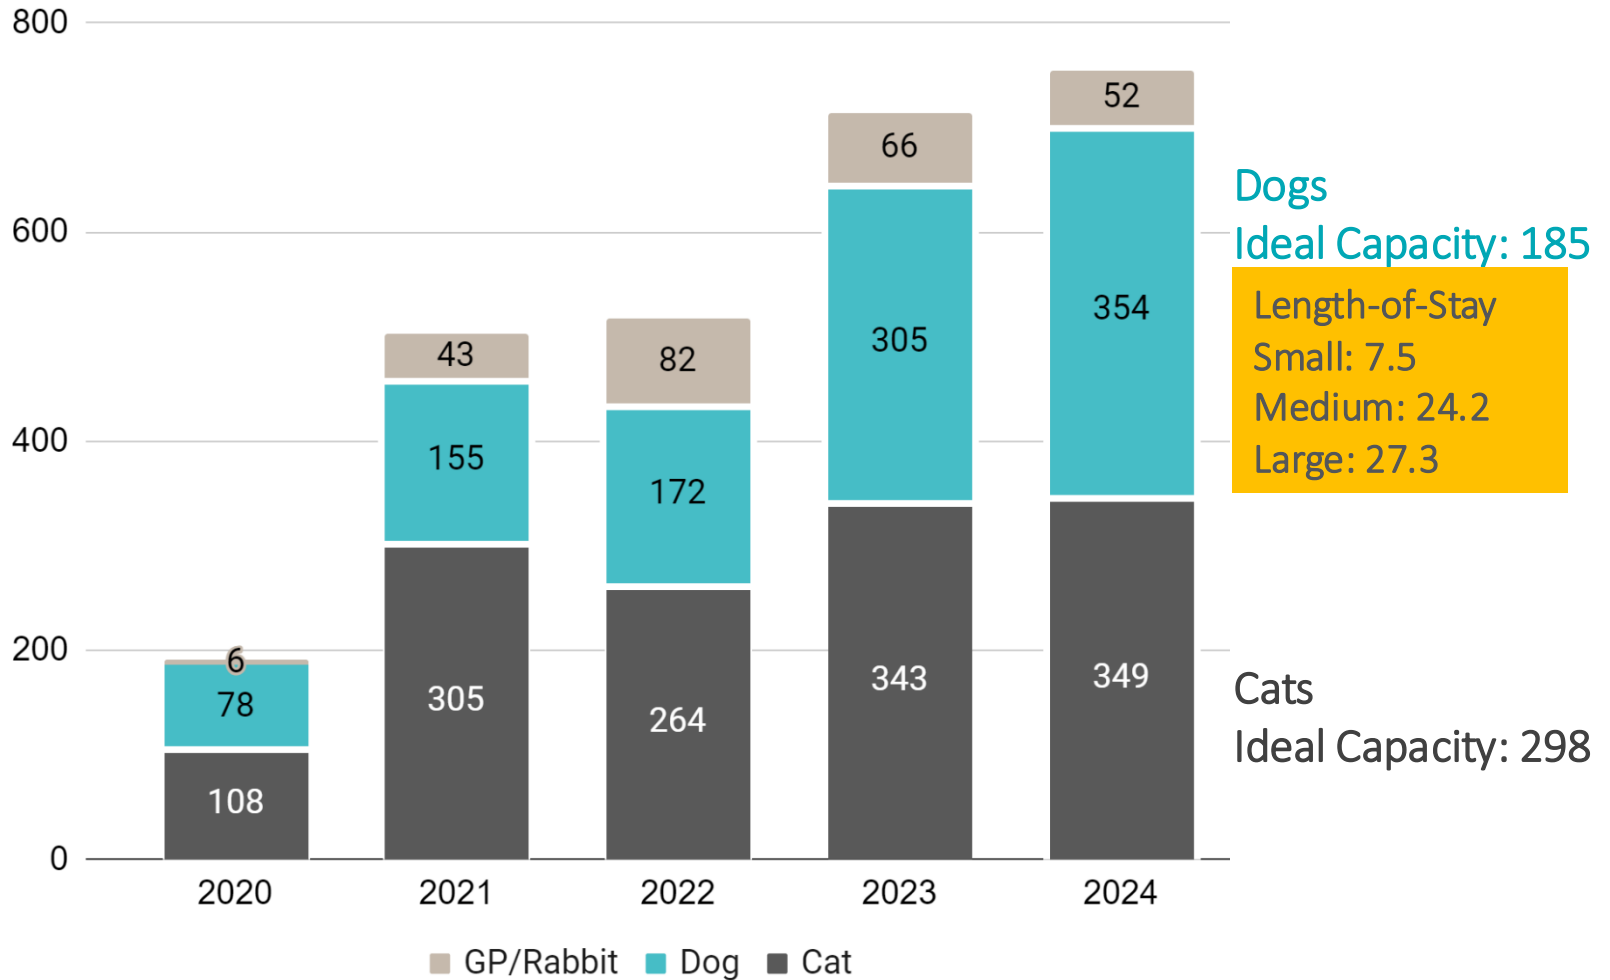

DAILY POPULATION PRESSURES

Population Overload

Population Count Daily June