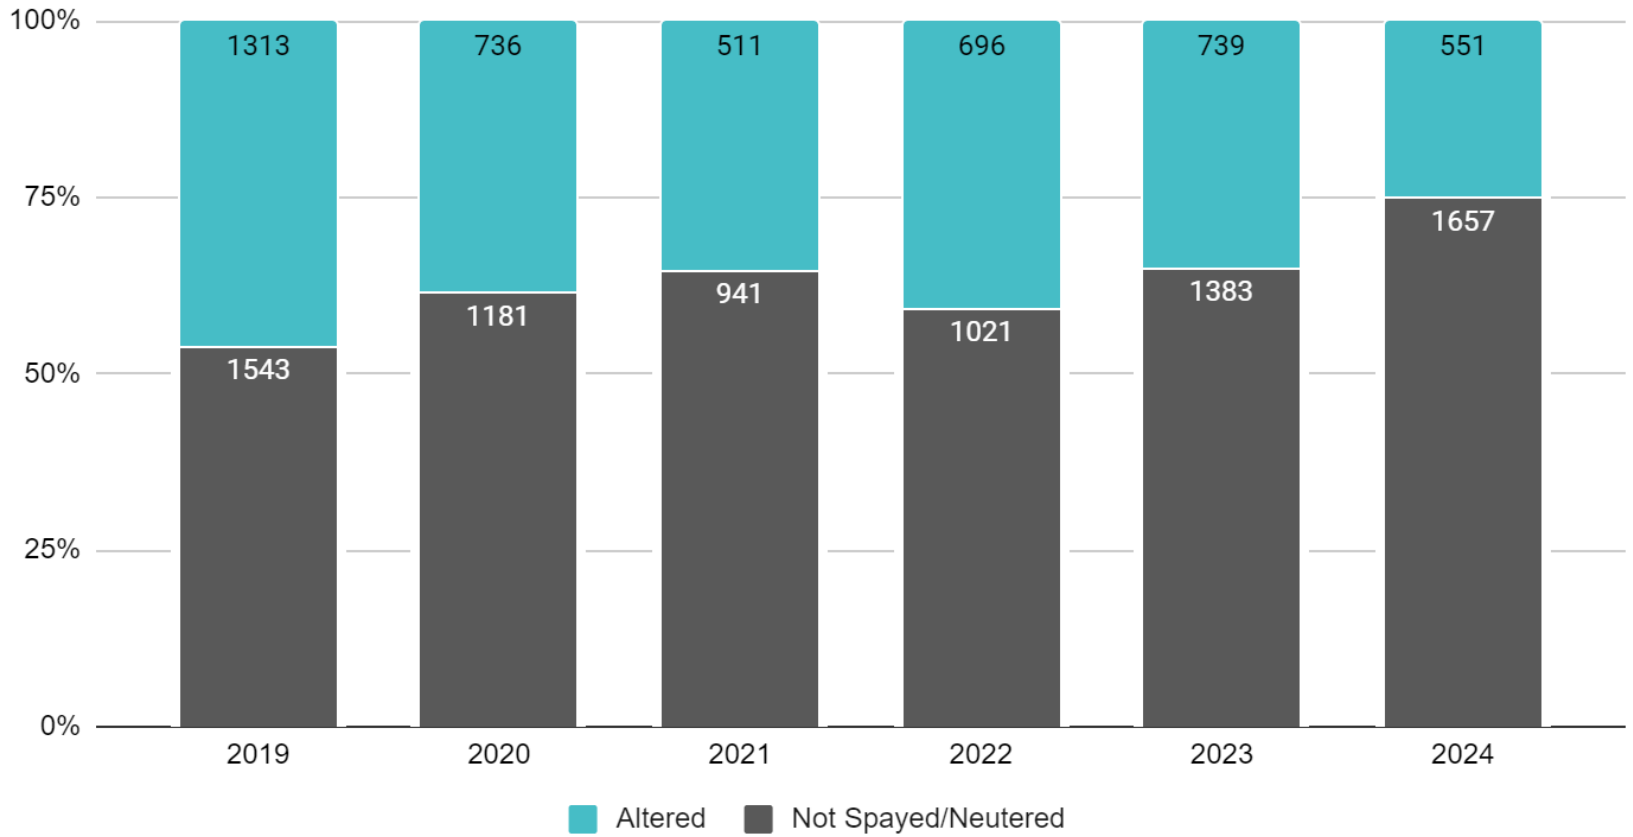

TOTAL PETS: **809**

LIVE INTAKE BY SOURCE

Year-Over-Year (Jan – May)

DOG POPULATION

SPAY/NEUTER STATUS AT INTAKE

JAN - MAY

PLACEMENT RATE (JAN – MAY)

Dogs 89.8% (91.3% in 2023)

Placement rate = Adoptions + RTH + New Hope/Total outcomes (does not include end-of-life services or in-shelter death)

PLACEMENT RATE (JAN – MAY)

Cats: 92.6% (91% in 2023)

Placement rate = Adoptions + RTH + New Hope/Total outcomes (does not include end-of-life services or in-shelter death)