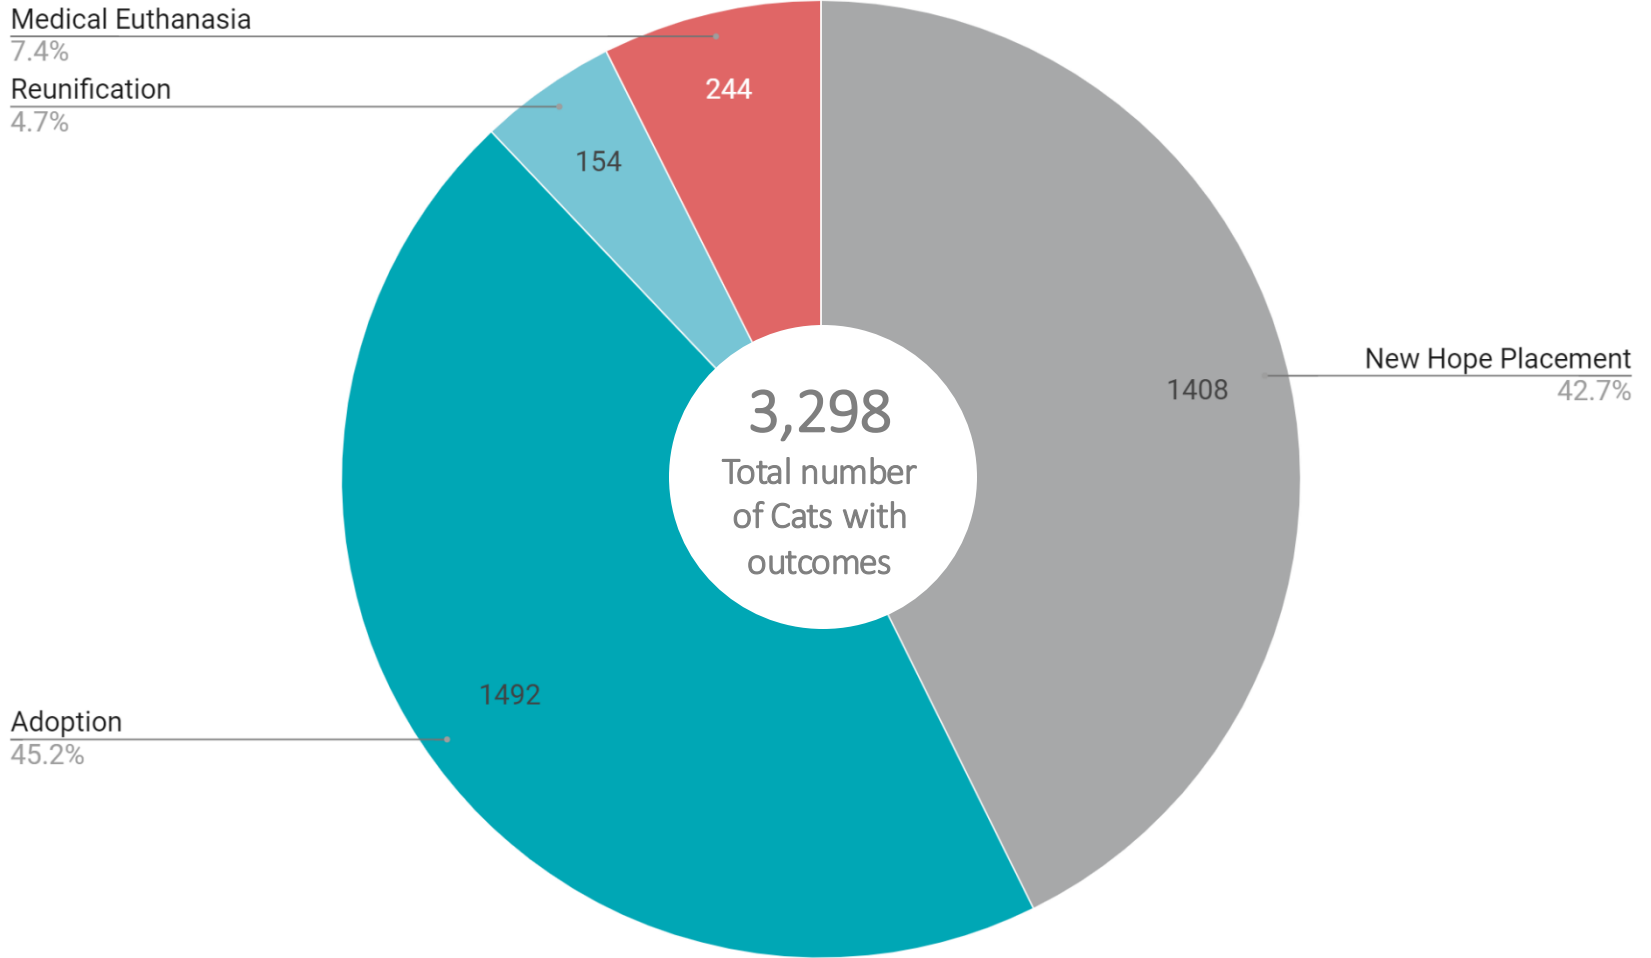

PLACEMENT RATE (JAN – MAY)

Cats: 92.6% (91% in 2023)

Placement rate = Adoptions + RTH + New Hope/Total outcomes (does not include end-of-life services or in-shelter death)