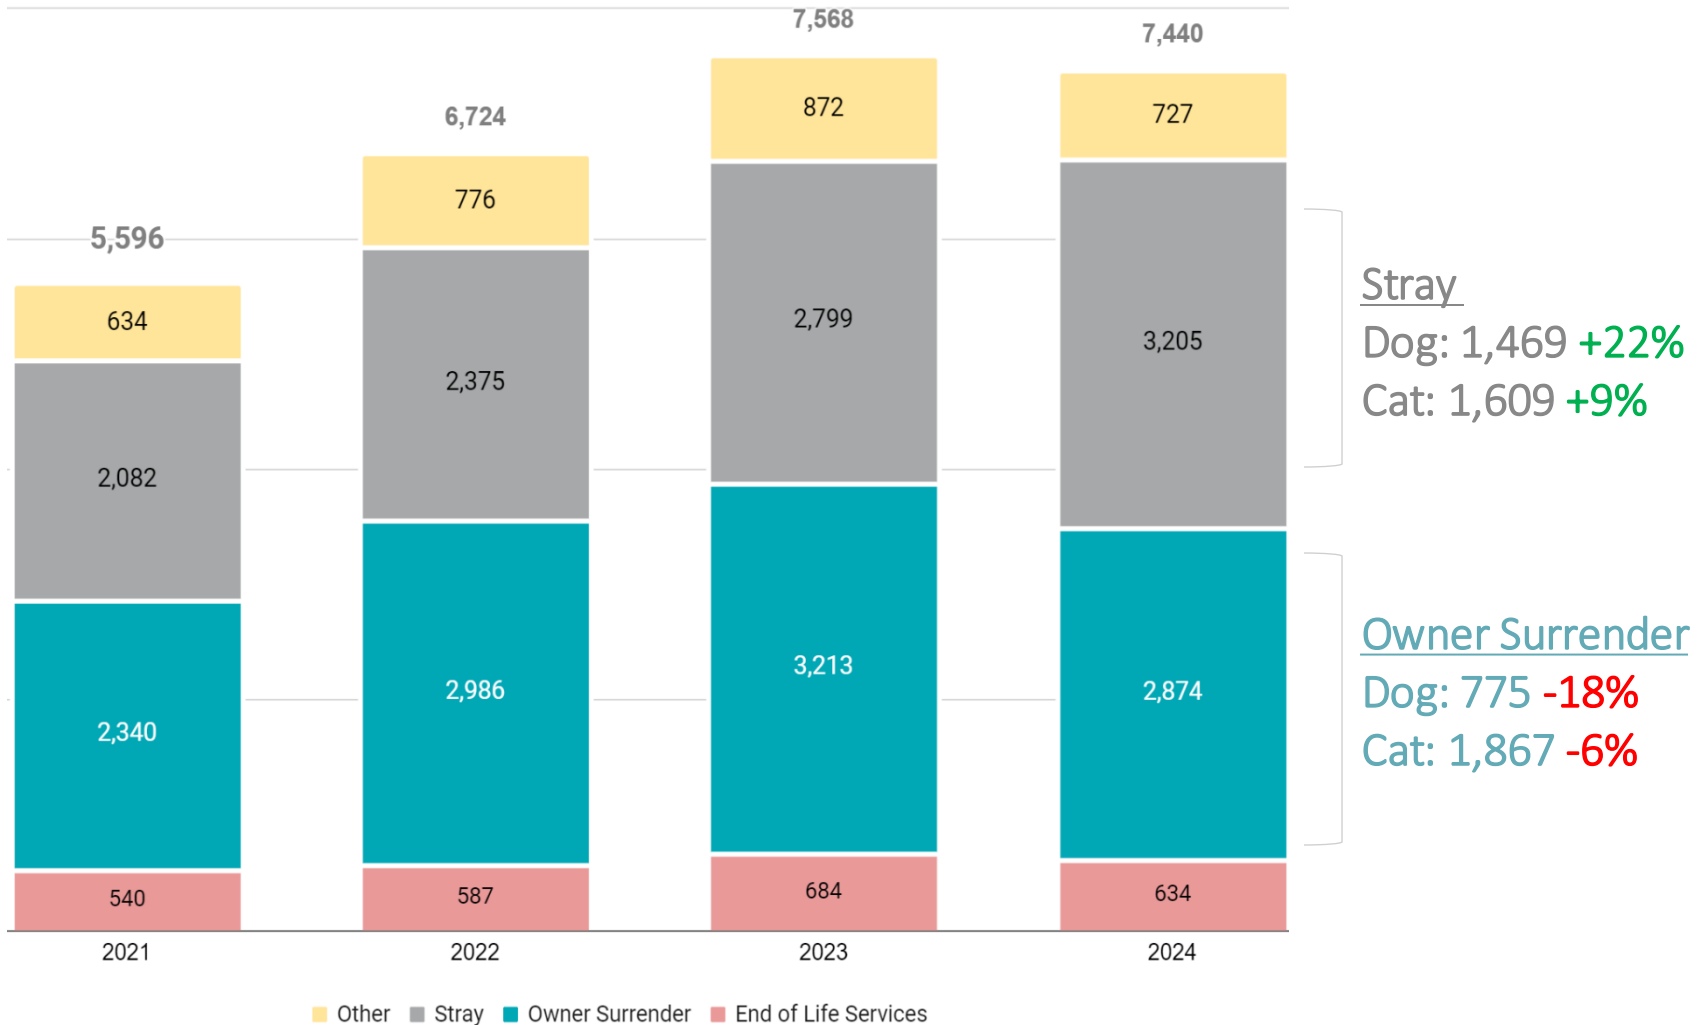

DAILY POPULATION PRESSURES

Population Overload

Population Count Daily June

DAILY POPULATION PRESSURES

Population Overload Con't.

JUNE INTAKE & CAPACITY UPDATE

Colby 200202
Available for adoption

DATE	# OF PETS TAKEN IN
June 1	57
June 2	47
June 3	58
June 4	28
June 5	62
June 6	40
June 7	49
June 8	49
June 9	46
June 10	22
June 11	28
June 12	45
June 13	37
June 14	33
June 15	48
June 16	41
June 17	58
June 18	49
June 19	12

TOTAL PETS: **809**

LIVE INTAKE BY SOURCE

Year-Over-Year (Jan – May)

DOG POPULATION

SPAY/NEUTER STATUS AT INTAKE

JAN - MAY

PLACEMENT RATE (JAN – MAY)

Dogs 89.8% (91.3% in 2023)