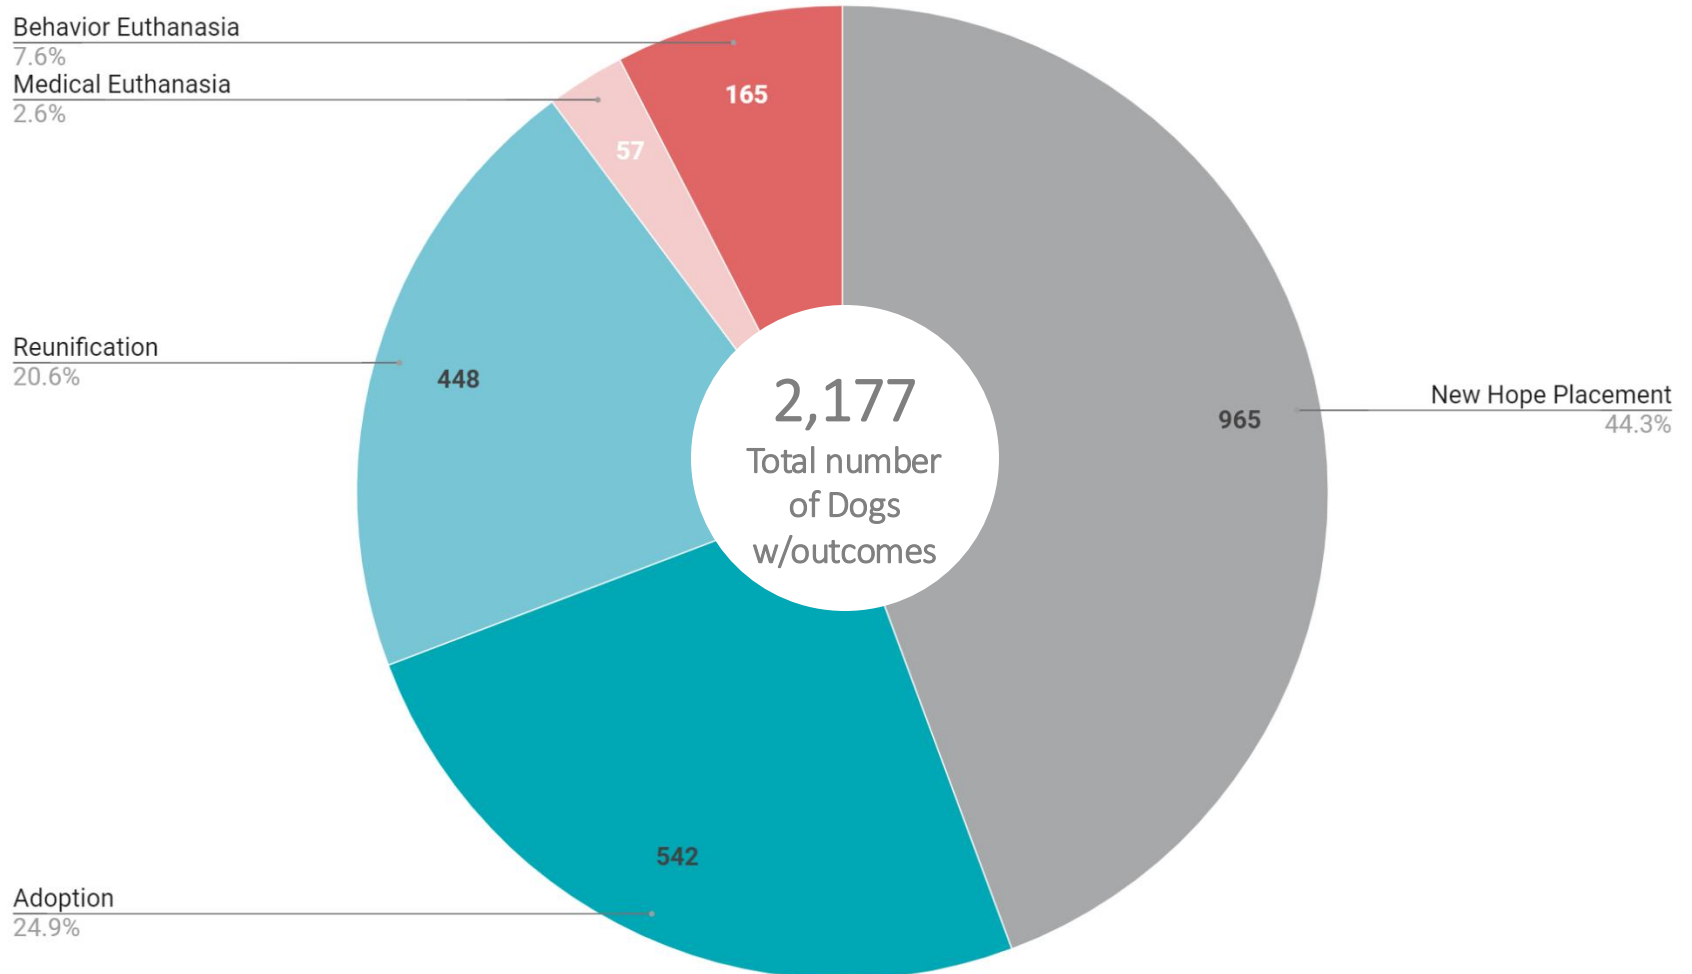

TOTAL PETS: **809**

LIVE INTAKE BY SOURCE

Year-Over-Year (Jan – May)

DOG POPULATION

SPAY/NEUTER STATUS AT INTAKE

JAN - MAY

PLACEMENT RATE (JAN – MAY)

Dogs 89.8% (91.3% in 2023)

Placement rate = Adoptions + RTH + New Hope/Total outcomes (does not include end-of-life services or in-shelter death)

PLACEMENT RATE (JAN – MAY)

Cats: 92.6% (91% in 2023)

Placement rate = Adoptions + RTH + New Hope/Total outcomes (does not include end-of-life services or in-shelter death)